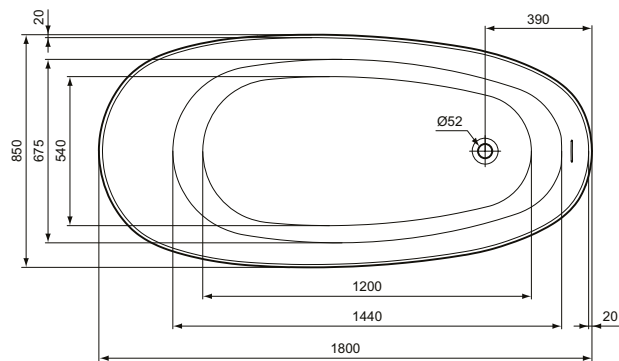

Ideal Standard

Bath tub

Around

Article-No.: **K871501**

Freestanding asymmetric bath 180 x 85cm

Around freestanding bath with Click-clack waste, overflow device included and slot overflow. Made of 4 mm acrylic white.

Colour: 01 - White Gloss

Features: .Click Clack waste

More product details:

Type:	Freestanding bath
Style:	Contemporary
Accreditations:	DIN EN 198, DIN EN 14516, DIN EN 232
Net Weight (kg):	51
Material:	Acrylic
Designer:	Palomba Serafini Associati
Height (mm):	760
Width (mm):	850
Length (mm):	1800
Shape:	Curved
Capacity (litre):	230
Certificate Number:	EN 14516
Installation:	Freestanding