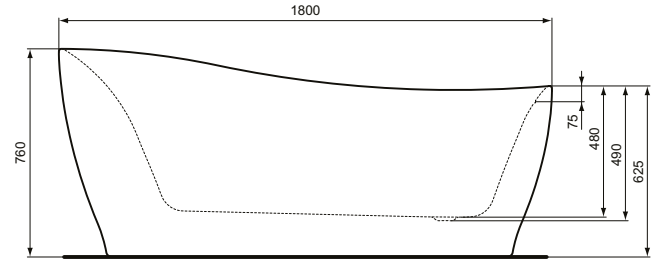

Ideal Standard

Bath tub

Around

Article-No.: **K871501**

Freestanding asymmetric bath 180 x 85cm

Around freestanding bath with Click-clack waste, overflow device included and slot overflow. Made of 4 mm acrylic white.

Colour: 01 - White Gloss

Features: .Click Clack waste

More product details:

Type:	Freestanding bath
Style:	Contemporary
Accreditations:	DIN EN 198, DIN EN 14516, DIN EN 232
Net Weight (kg):	51
Material:	Acrylic
Designer:	Palomba Serafini Associati
Height (mm):	760
Width (mm):	850
Length (mm):	1800
Shape:	Curved
Capacity (litre):	230
Certificate Number:	EN 14516
Installation:	Freestanding